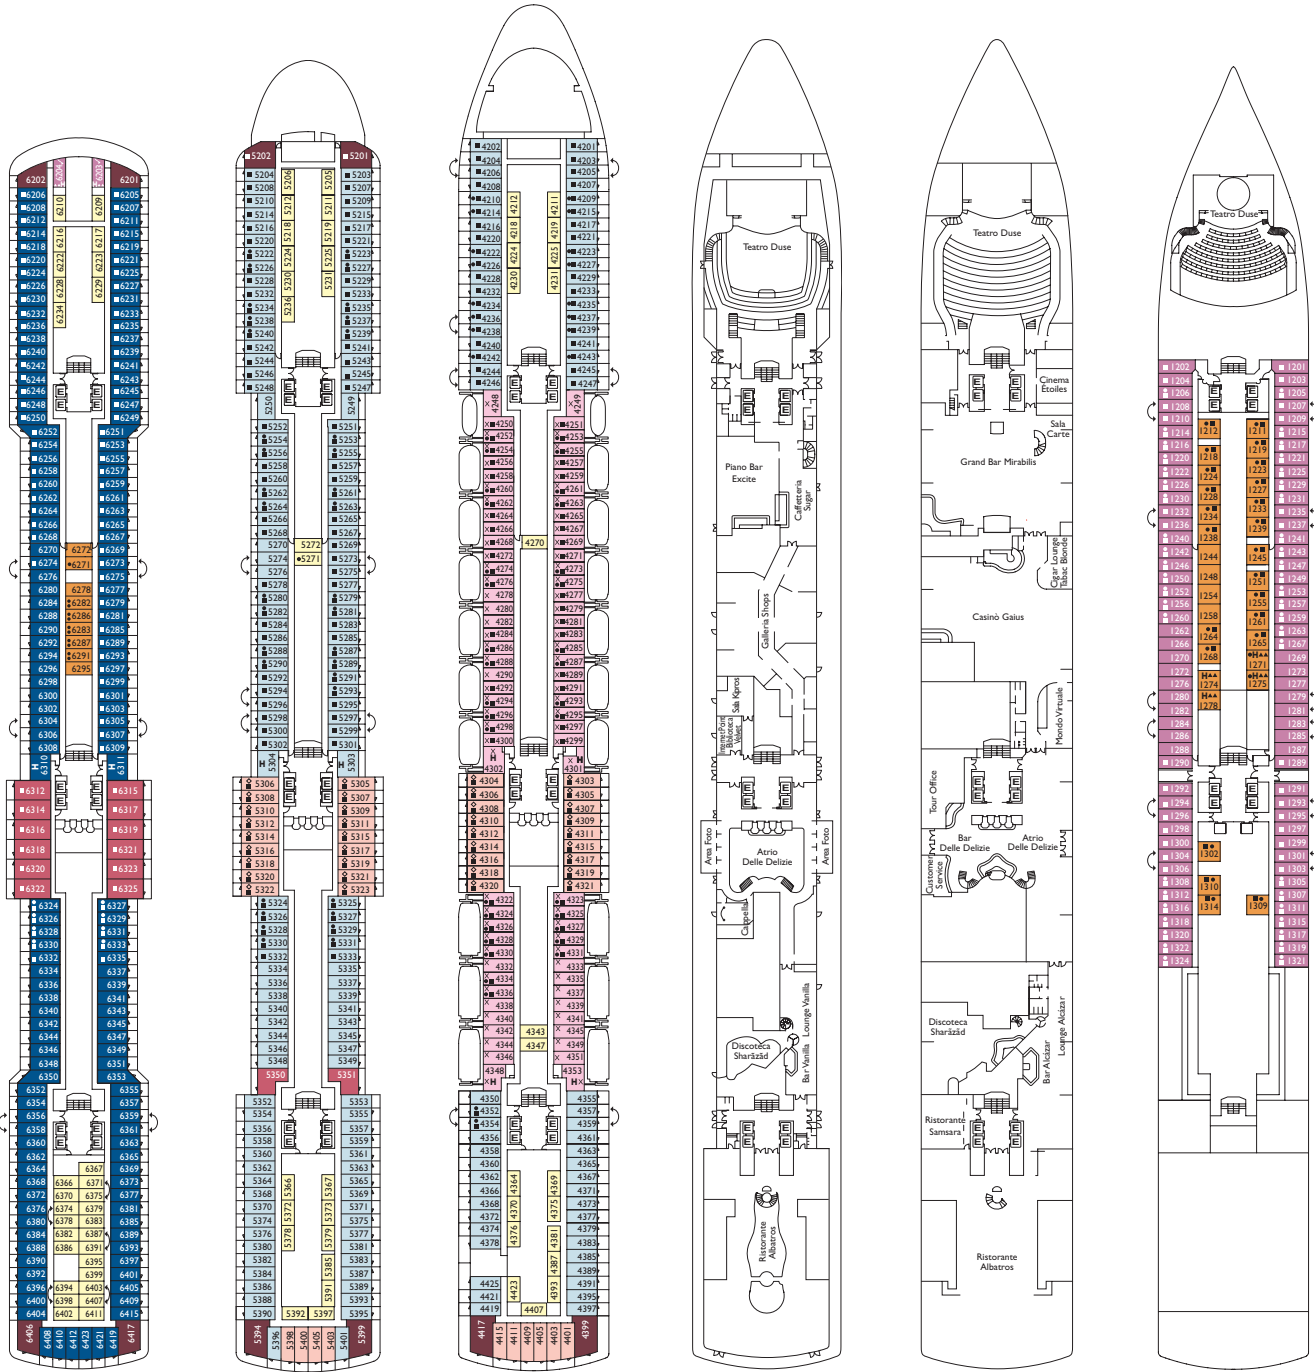

DECK 10 MAGNOLIA

DECK 6 ORTENSIA   DECK 5 GIGLIO   DECK 4 CAMELIA   DECK 3 AZALEA   DECK 2 GARDENIA   DECK 1 NARCISO