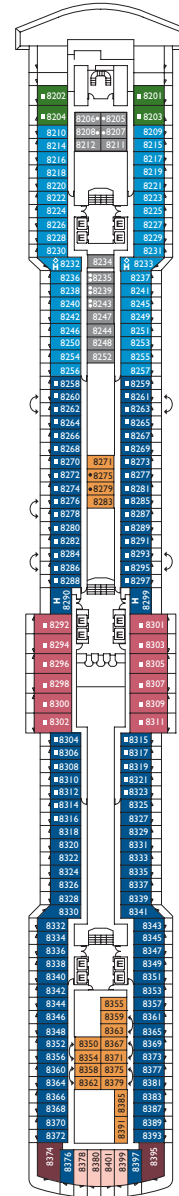

Costa Deliziosa

Inside Cabin

- Classic** Camelia, Giglio, Ortensia
- Premium** Ibisco, Petunia, Ortensia, Narciso
- Samsara** Petunia

Outside cabin

- Classic without view** Camelia
- Premium with ocean view** Narciso, Ortensia, Ibisco

Cabins with ocean view balcony

- Classic** Giglio, Camelia
- Premium** Ortensia, Ibisco, Petunia
- Samsara** Petunia

DECK 12 GIRASOLE

DECK 11 FUXIA

DECK 10 MAGNOLIA

DECK 9 ORCHIDEA

DECK 8 PETUNIA

DECK 7 IBISCO

Grt: 92.600 t
 Length: 294 m
 Width: 32,25 m
 Cruising speed: 21,6 knots
 Max speed: 23,6 knots

- ▣ cabins with partially restricted view
- X cabins without views
- H cabins for disabled guests
- ⌋ interconnecting cabins
- E lift
- 1 upper berth
- single sofa bed
- ▲▲ 2 low beds that cannot be converted into a double
- ◇ 1 double bed that cannot be converted into two low beds

Suites

- ▣ Mini Suite with Ocean View Balcony
Camelia, Giglio, Ibisco, Petunia
- ▣ Suite with Ocean View Balcony
Giglio, Ortensia, Ibisco, Petunia

- ▣ Panorama Suite with Ocean View Balcony
Camelia, Giglio, Ortensia, Ibisco, Petunia
- ▣ Grand Suite with Ocean View Balcony
Ibisco
- ▣ Samsara Suite with Ocean View Balcony
Petunia