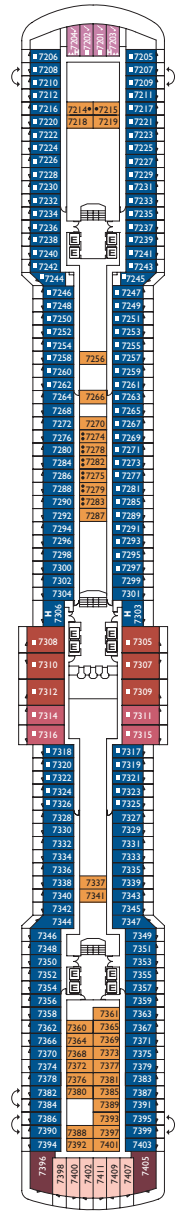

Costa Deliziosa

Inside Cabin

- Classic** Camelia, Giglio, Ortensia
- Premium** Ibisco, Petunia, Ortensia, Narciso
- Samsara** Petunia

Outside cabin

- Classic without view** Camelia
- Premium with ocean view** Narciso, Ortensia, Ibisco

Cabins with ocean view balcony

- Classic** Giglio, Camelia
- Premium** Ortensia, Ibisco, Petunia
- Samsara** Petunia

DECK 12 GIRASOLE

DECK 11 FUXIA

DECK 10 MAGNOLIA

DECK 9 ORCHIDEA

DECK 8 PETUNIA

DECK 7 IBISCO

Grt: 92.600 t
 Length: 294 m
 Width: 32,25 m
 Cruising speed: 21,6 knots
 Max speed: 23,6 knots

- ▣ cabins with partially restricted view
- X cabins without views
- H cabins for disabled guests
- ⌋ interconnecting cabins
- E lift
- 1 upper berth
- single sofa bed
- ▲▲ 2 low beds that cannot be converted into a double
- ◇ 1 double bed that cannot be converted into two low beds

Suites

- ▣ Mini Suite with Ocean View Balcony
Camelia, Giglio, Ibisco, Petunia
- ▣ Suite with Ocean View Balcony
Giglio, Ortensia, Ibisco, Petunia

- ▣ Panorama Suite with Ocean View Balcony
Camelia, Giglio, Ortensia, Ibisco, Petunia
- ▣ Grand Suite with Ocean View Balcony
Ibisco
- ▣ Samsara Suite with Ocean View Balcony
Petunia