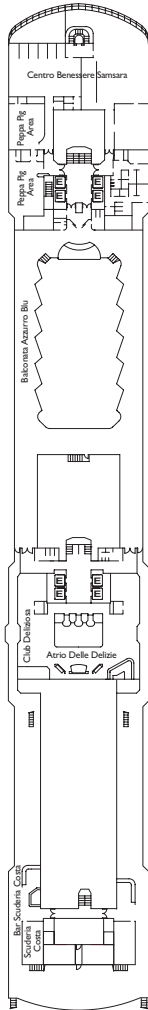

Costa Deliziosa

Inside Cabin

- Classic** Camelia, Giglio, Ortensia
- Premium** Ibisco, Petunia, Ortensia, Narciso
- Samsara** Petunia

Outside cabin

- Classic without view** Camelia
- Premium with ocean view** Narciso, Ortensia, Ibisco

Cabins with ocean view balcony

- Classic** Giglio, Camelia
- Premium** Ortensia, Ibisco, Petunia
- Samsara** Petunia

DECK 12 GIRASOLE

DECK 11 FUXIA

DECK 10 MAGNOLIA

DECK 9 ORCHIDEA

DECK 8 PETUNIA

DECK 7 IBISCO

Grt: 92.600 t
 Length: 294 m
 Width: 32,25 m
 Cruising speed: 21,6 knots
 Max speed: 23,6 knots

- ▣ cabins with partially restricted view
- X cabins without views
- H cabins for disabled guests
- ⌋ interconnecting cabins
- E lift
- 1 upper berth
- single sofa bed
- ▲▲ 2 low beds that cannot be converted into a double
- ◇ 1 double bed that cannot be converted into two low beds