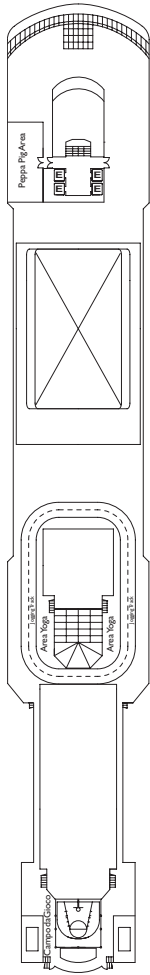

Costa Deliziosa

Inside Cabin

- Classic** Camelia, Giglio, Ortensia
- Premium** Ibisco, Petunia, Ortensia, Narciso
- Samsara** Petunia

Outside cabin

- Classic without view** Camelia
- Premium with ocean view** Narciso, Ortensia, Ibisco

Cabins with ocean view balcony

- Classic** Giglio, Camelia
- Premium** Ortensia, Ibisco, Petunia
- Samsara** Petunia

DECK 12 GIRASOLE

DECK 11 FUXIA

DECK 10 MAGNOLIA

DECK 9 ORCHIDEA

DECK 8 PETUNIA

DECK 7 IBISCO

Grt: 92.600 t
 Length: 294 m
 Width: 32,25 m
 Cruising speed: 21,6 knots
 Max speed: 23,6 knots

- ▣ cabins with partially restricted view
- X cabins without views
- H cabins for disabled guests
- ⌋ interconnecting cabins
- E lift
- 1 upper berth
- single sofa bed
- ▲▲ 2 low beds that cannot be converted into a double
- ◇ 1 double bed that cannot be converted into two low beds